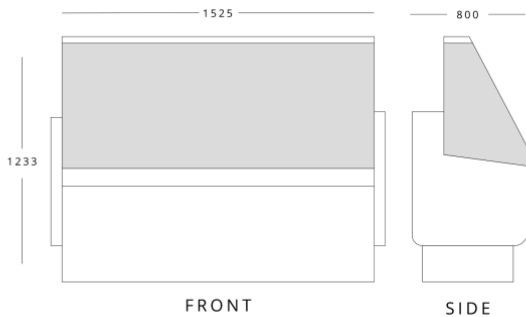

Features

- Stainless steel backshelf
- Anodised aluminium profiles
- Illumination under top canopy
- Doors 270mm x 400mm
- Adjustable feet
- Refrigerated under storage
- Intermediate glass shelf
- Replaceable door gaskets

Additional Extras

- T2-SHELF100 - Shelf for ZETA 100
- T2-SHELF130 - Shelf for ZETA130
- T2-SHELF150 - Shelf for ZETA150
- T2-SHELF250 - Shelf for ZETA200

Technical Specification

	ZETA100	ZETA130	ZETA150	ZETA200	ZETA250
Temperature Range	+2°~+5°C	+2°~+5°C	+2°~+5°C	+2°~+5°C	+2°~+5°C
Climate Class	3	3	3	3	3
Power Supply	13amp	13amp	13amp	13amp	13amp
Cooling	Static	Static	Static	Static	Static
Defrost	Automatic	Automatic	Automatic	Automatic	Automatic
Noise Level	45db	47db	50db	52db	54db
Refrigerant	R290	R290	R290	R290	R290
Energy Consumption (kw/24hrs)	7.43	8.31	10.33	13.34	14.86
Power Usage (w)	835	891	1031	1234	1331
Weight (kg)	110	137	151	191	242

ZETA100

ZETA130

ZETA150

ZETA200

ZETA250