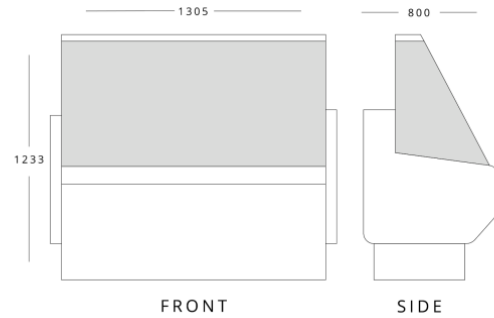

Features

- Stainless steel backshelf
- Anodised aluminium profiles
- Illumination under top canopy
- Doors 270mm x 400mm
- Adjustable feet
- Refrigerated under storage
- Intermediate glass shelf
- Replaceable door gaskets

Additional Extras

- T2-SHELF100 - Shelf for ZETA 100
- T2-SHELF130 - Shelf for ZETA130
- T2-SHELF150 - Shelf for ZETA150
- T2-SHELF250 - Shelf for ZETA200

Technical Specification

	ZETA100	ZETA130	ZETA150	ZETA200	ZETA250
Temperature Range	+2°~+5°C	+2°~+5°C	+2°~+5°C	+2°~+5°C	+2°~+5°C
Climate Class	3	3	3	3	3
Power Supply	13amp	13amp	13amp	13amp	13amp
Cooling	Static	Static	Static	Static	Static
Defrost	Automatic	Automatic	Automatic	Automatic	Automatic
Noise Level	45db	47db	50db	52db	54db
Refrigerant	R290	R290	R290	R290	R290
Energy Consumption (kw/24hrs)	7.43	8.31	10.33	13.34	14.86
Power Usage (w)	835	891	1031	1234	1331
Weight (kg)	110	137	151	191	242

ZETA100

ZETA130

ZETA150

ZETA200

ZETA250