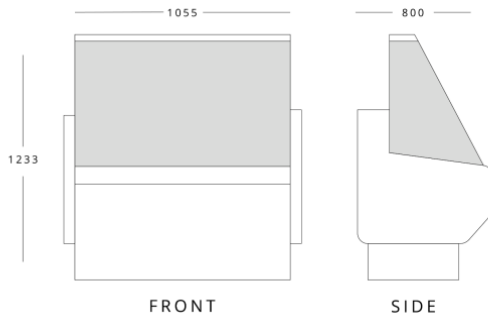

Features

- Stainless steel backshelf
- Anodised aluminium profiles
- Illumination under top canopy
- Doors 270mm x 400mm
- Adjustable feet
- Refrigerated under storage
- Intermediate glass shelf
- Replaceable door gaskets

Additional Extras

- T2-SHELF100 - Shelf for ZETA 100
- T2-SHELF130 - Shelf for ZETA130
- T2-SHELF150 - Shelf for ZETA150
- T2-SHELF250 - Shelf for ZETA200

Technical Specification

	ZETA100	ZETA130	ZETA150	ZETA200	ZETA250
Temperature Range	+2°~+5°C	+2°~+5°C	+2°~+5°C	+2°~+5°C	+2°~+5°C
Climate Class	3	3	3	3	3
Power Supply	13amp	13amp	13amp	13amp	13amp
Cooling	Static	Static	Static	Static	Static
Defrost	Automatic	Automatic	Automatic	Automatic	Automatic
Noise Level	45db	47db	50db	52db	54db
Refrigerant	R290	R290	R290	R290	R290
Energy Consumption (kw/24hrs)	7.43	8.31	10.33	13.34	14.86
Power Usage (w)	835	891	1031	1234	1331
Weight (kg)	110	137	151	191	242

ZETA100

ZETA130

ZETA150

ZETA200

ZETA250