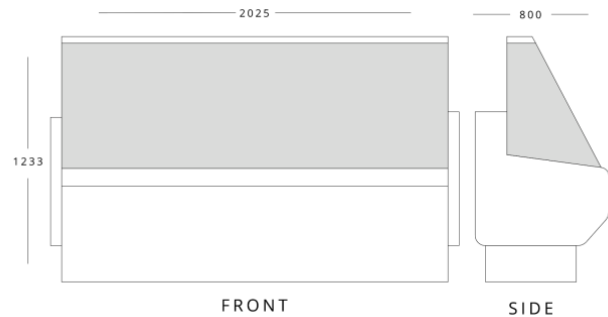

ZETA100

Dimensions (mm)	External	Internal
Height	1233	
Width	1055	
Depth	800	
Capacity (ltr)		
Gross		355
Net		278

ZETA130

Dimensions (mm)	External	Internal
Height	1233	
Width	1305	
Depth	800	
Capacity (ltr)		
Gross		421
Net		350

ZETA150

Dimensions (mm)	External	Internal
Height	1233	
Width	1525	
Depth	800	
Capacity (ltr)		
Gross		497
Net		413

ZETA200

Dimensions (mm)	External	Internal
Height	1233	
Width	2025	
Depth	800	
Capacity (ltr)		
Gross		669
Net		556

ZETA250

Dimensions (mm)	External	Internal
Height	1233	
Width	2525	
Depth	800	
Capacity (ltr)		
Gross		840
Net		698

Features

- Stainless steel backshelf
- Anodised aluminium profiles
- Illumination under top canopy
- Doors 270mm x 400mm
- Adjustable feet
- Refrigerated under storage
- Intermediate glass shelf
- Replaceable door gaskets

ZETA100

ZETA130

ZETA150

ZETA200

ZETA250